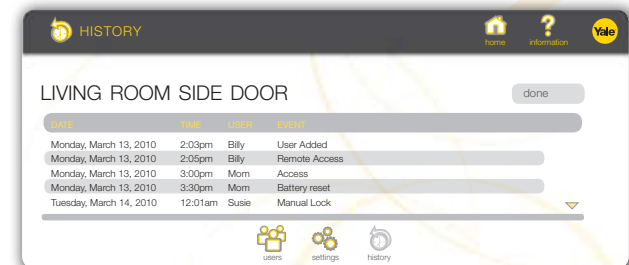

As part of your control system

- Remotely lock and unlock doors from any web-enabled device
- Receive text or email messages to your cell phone from pre-programmed alerts
- Disarms security system when unlocked, arms security system when locked.
- Program user access by date and time
- Customize features such as privacy, language, and relock time
- Confirm the status and remaining battery life of your locks remotely
- View transaction history in real-time

With the Yale Real Living™ line of products and your home control system, you have total control of your digital home.

Quickly view the status of your doorways. One touch is all it takes to lock and unlock doors, giving you fast and easy control of your home.

Take complete control of all users at each door. Assign customized names with adjustable times and days for each user.

Transaction history records every action the system performs; know who locked or unlocked a door and at what time.