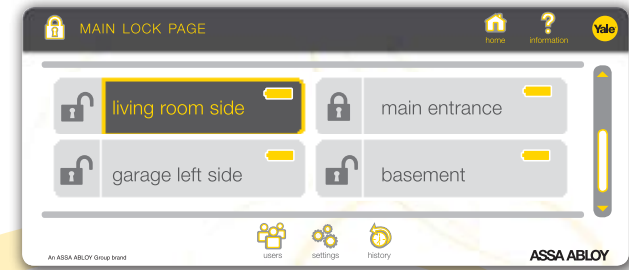

ASSA ABLOY

THE LOCKING SOLUTION FOR YOUR DIGITAL HOME

THE FINER POINTS OF YALE REAL LIVING™

ACCESS CONTROL HAS NEVER BEEN SO EASY

Innovative touchscreen

Simple elegance

Design Features

- Available in both durable acrylic touchscreen or simple, elegant, tamper-resistant keypad
- Illuminated touchscreen and keypad for night time access
- For use on all standard interior and exterior doors
- Tapered bolt accommodates misaligned doors
- Available in ZigBee or Z-Wave configurations

With the Yale Real Living™ line of products and your home control system, you have total control of your digital home.

Quickly view the status of your doorways. One touch is all it takes to lock and unlock doors, giving you fast and easy control of your home.