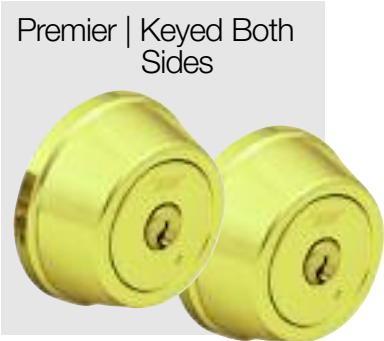

Deadbolts & Handlesets