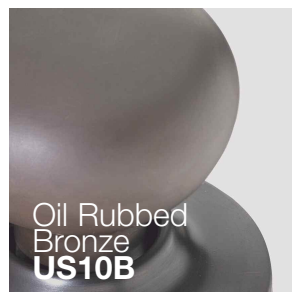

Yale® Designer Finishes

Please check finish availability in chart reference below.

Product Finish Availability*

		YGG	US3	US5	US10B	US10BP	US15	US15A	US26	US26D	GM	TB
Knobs	Bridgeport	●	●	●	●		●	●	●	●	●	●
	Cambridge	●	●	●	●	●	●	●	●	●	●	●
	Dartmouth		●		●	●	●	●	●	●	●	
	Oxford	●	●	●		●	●	●	●	●		●
	Stratford	●	●	●					●	●		
Levers	Academy	●	●	●			●	●	●	●		●
	Cascade	●	●	●			●	●	●	●	●	
	Citadel	●	●	●	●	●	●	●	●	●		
	Marina		●			●	●	●	●	●	●	
	McClure	●	●	●		●	●	●	●	●		
	Milan	●	●	●			●	●	●	●	●	●
	Meridian	●	●	●			●	●	●	●	●	●
	Norwood	●	●	●	●	●	●	●	●	●	●	●
Nottingham	●	●	●			●	●	●	●	●	●	
Deadbolts	Premier Single Cyl	●	●	●		●	●	●	●	●	●	
	Premier Double Cyl	●	●	●			●	●	●	●	●	
	Select Single Cyl	●	●	●	●	●	●	●	●	●	●	●
	Select Double Cyl	●	●	●	●	●	●	●	●	●	●	●
Handlesets	Fairfield	●				●	●	●		●	●	
	Homestead	●		●		●	●	●	●	●	●	●
	Jamestown	●		●	●	●	●	●	●	●	●	●
	Victoria*		●			●	●	●		●	●	
Rosette Finishes	Oval		●	●		●	●	●	●	●	●	●
	Traditional		●	●		●	●	●	●	●	●	●

* Check current Yale Price Book for complete listing of product function and the availability in each finish listed above. Victoria available in US3 with PVD coating.

** See ● for Oval & Traditional Rosette availability